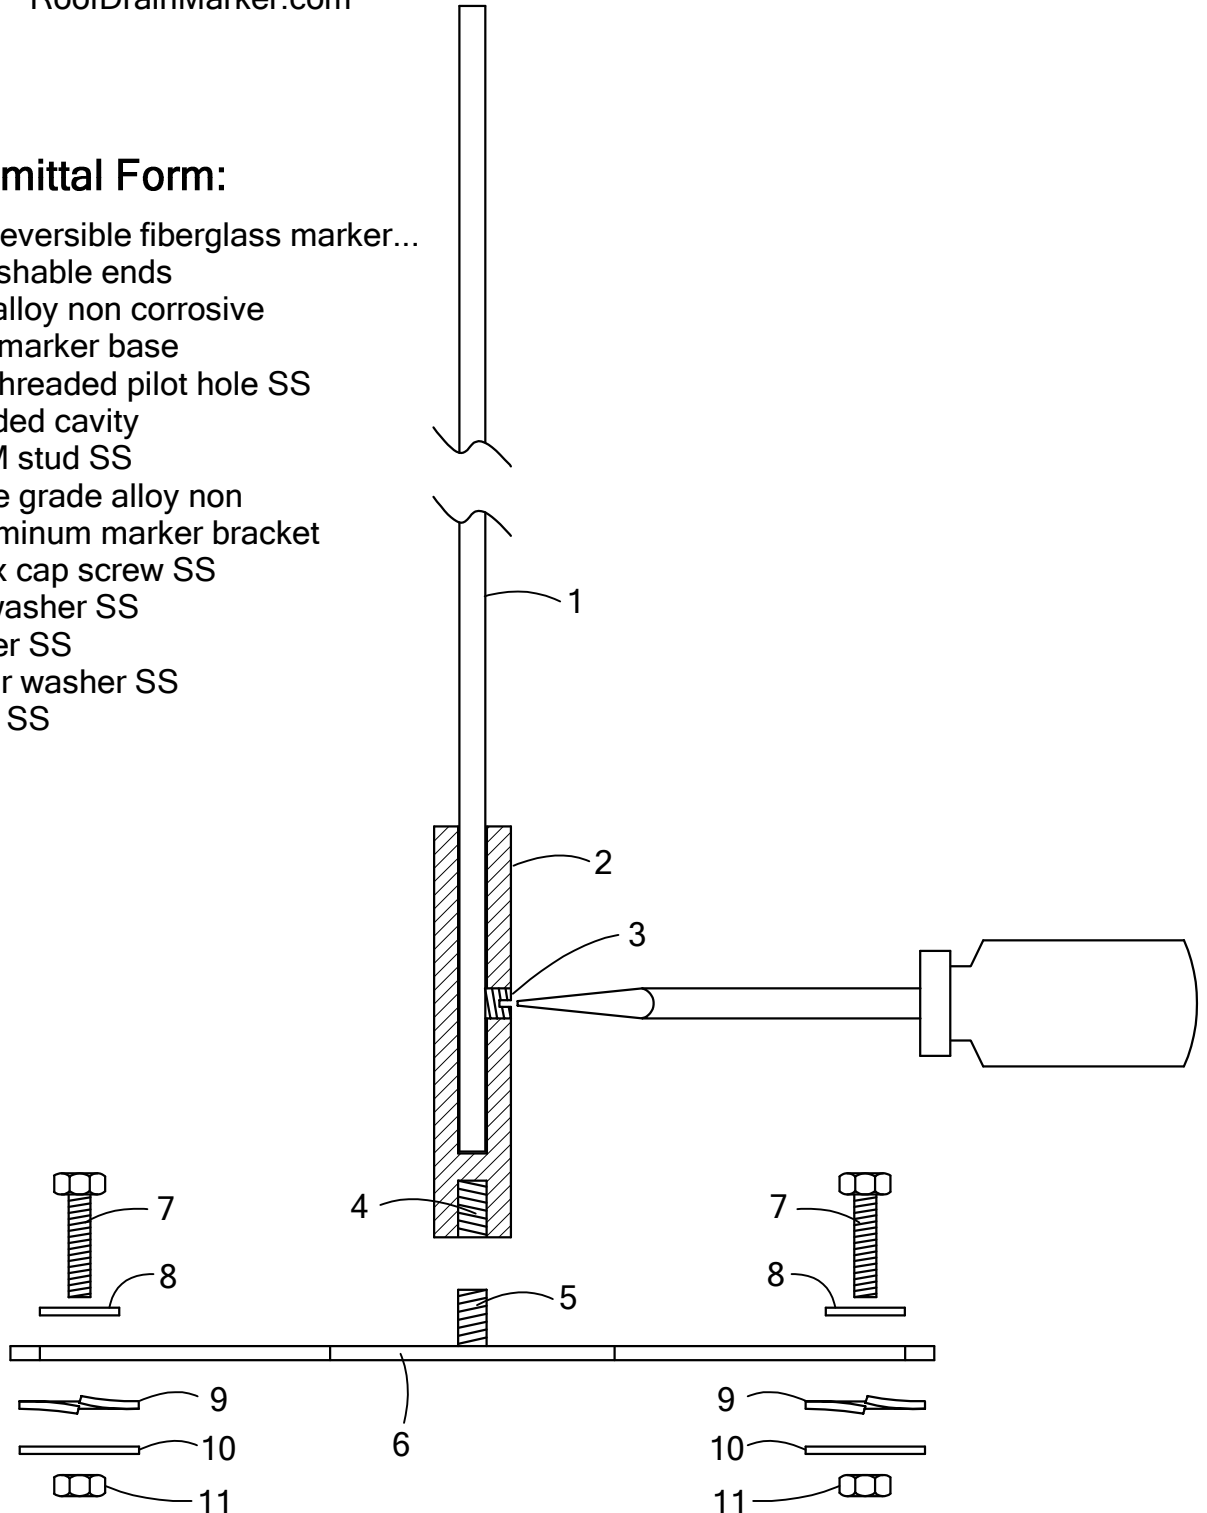

ROOF DRAIN MARKER

COMPANY, LLC

FIND FLAT ROOF DRAINS SAFELY

877-571-6644 RoofDrainMarker.com

Technical Submittal Form:

1. High visibility reversible fiberglass marker... with distinguishable ends
2. Marine grade alloy non corrosive aluminum 4" marker base
3. Set screw for threaded pilot hole SS
4. Inverted threaded cavity
5. Threaded PEM stud SS
6. 11" x 1" Marine grade alloy non corrosive aluminum marker bracket
7. 1/4-20 x 1" hex cap screw SS
8. 1/2" medium washer SS
9. 1/4" lockwasher SS
10. 1/4" x 1" fender washer SS
11. 1/4-20 hex nut SS

ROOF DRAIN MARKER

COMPANY, LLC

FIND FLAT ROOF DRAINS SAFELY

877-571-6644 RoofDrainMarker.com

Functions as a flag marker ensuring that flat roof drains are highly visible even when buried beneath ice, snow, leaves & debris enabling a safer inspection process while ensuring that no drain be missed. Reversal of the marker at completion of drain's inspection affords visible confirmation of the drain's clearing even at a distance to provide a better quality inspection process on large roof areas.